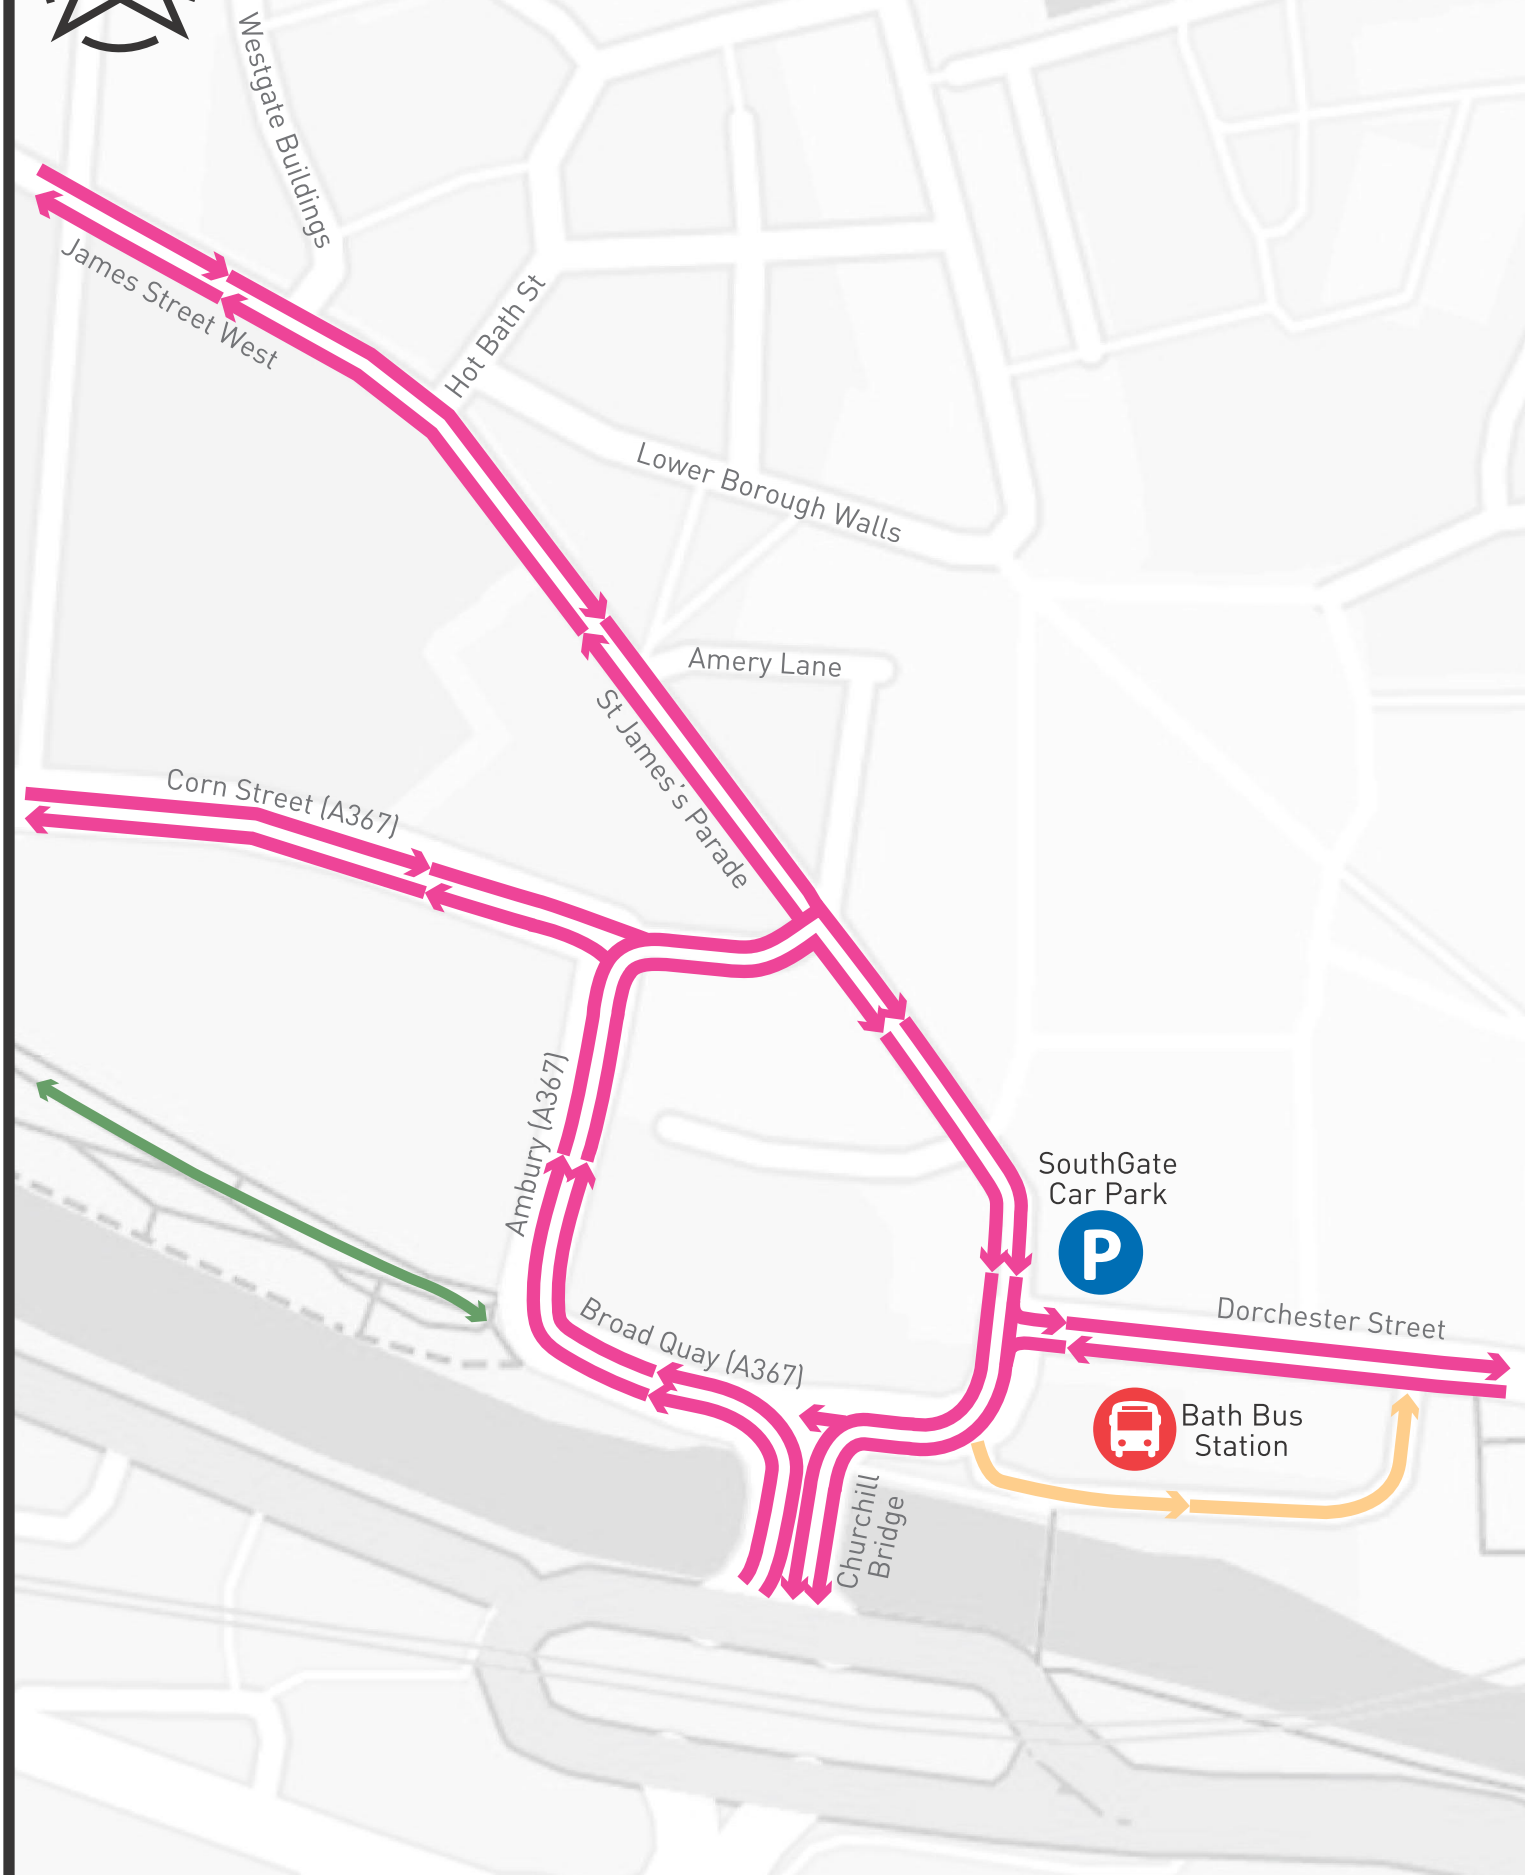

# AMBURY GYRATORY AND ST JAMES'S PARADE

**Key:**

- Bus only route\*
- Route for all traffic including buses
- Proposed cycle lane
- Existing cycle lane

\*Taxis and motorcycles also allowed

EXISTING

PROPOSED